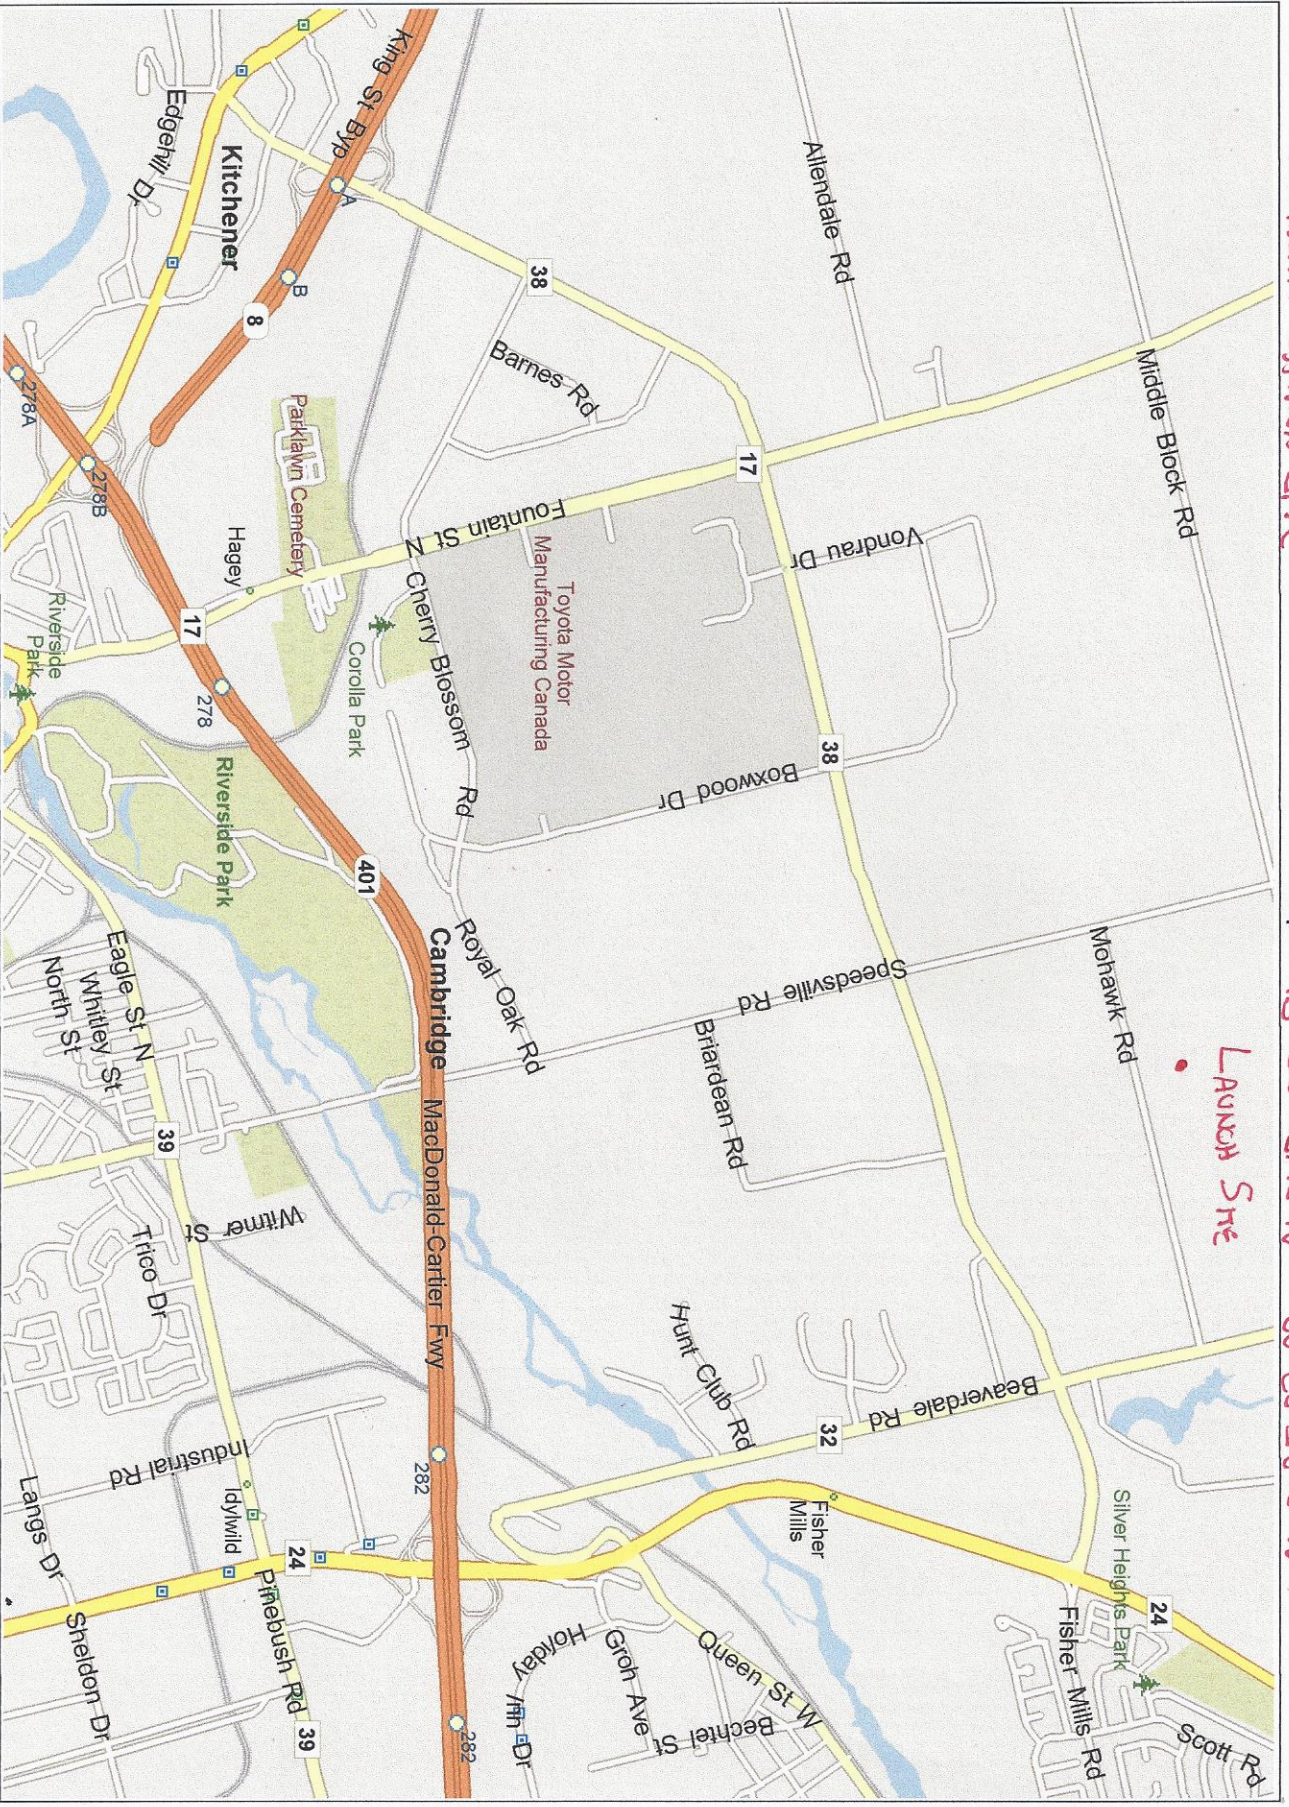

MOHAWK LAUNCH SITE

Map 43° 26' 25.92" N

80° 20' 58.16" W

LAUNCH SITE

Copyright © and (P) 1988-2012 Microsoft Corporation and/or its suppliers. All rights reserved. <http://www.microsoft.com/streets/> with permission from Canadian authorities, including © Her Majesty the Queen in Right of Canada. © Queen's Printer for Ontario. NAVTEQ and NAVTEQ ON BOARD are trademarks of NAVTEQ. © 2012 Tele Atlas North America, Inc. All rights reserved. Tele Atlas and Tele Atlas North America are trademarks of Tele Atlas, Inc. © 2012 by Applied Geographic Solutions. All rights reserved. Portions © Copyright 2012 by Woodall Publications Corp. All rights reserved.

LAUNCH SITE

TOYOTA PLANT

Google Earth

Google Earth